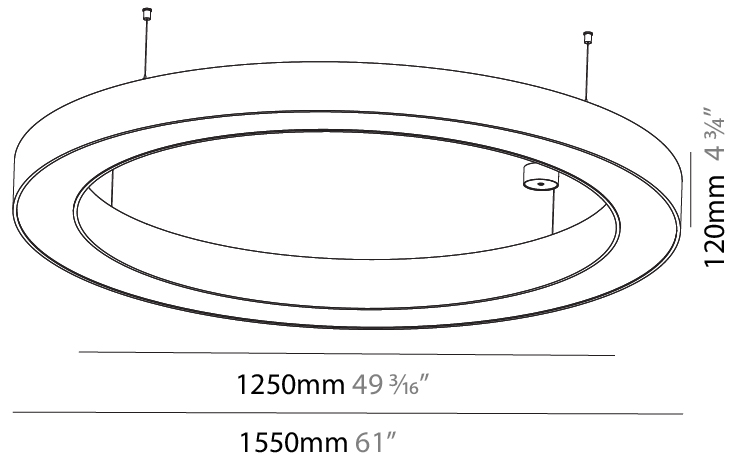

GENERAL

Series: Glorious
Subseries: Glorious
Brand: Prolight
Division: Architectural
Mounting Type: Suspension
Mounting Location: Ceiling
Subcategory: Ambient

PHYSICAL

Shape: Round
Diameter (mm): 1550
Diameter (in): 61
Height (mm): 120
Height (in): 4 ¾
Max. Overall Height (mm): 2120
Max. Overall Height (in): 83 7/16
Light Distribution: Direct / Indirect
Weight (kg): 16.737
Weight (lbs): 36.90
Diffuser: PMMA - Opal or Micro-Prism
Fixture Finish: SSR / BKV / CWI / CRY / HAB / LAG / UFT / ITA / RUA / RUR / MIC / FTG / MYG / TWT / LOD / PUS / FRO / FUP / KIA / POP / BLS / SPG / MEY / GOH / GUM / CHC / COM / ABZ / JAG / OBR / MOS / ROR
Fixture Material: Aluminum

ELECTRICAL

Lamp Type: LED (Zhaga Standard)
Input Wattage (W): 110
Total Output Wattage (W): 88 / 70.4 (3500K)
Dimming: Non-Dimming / Phase Dimming (120Vac only) / 0-10V Dimming
Driver Included: Yes
Driver Location: Integrated
Driver Type: Constant Current - 120 / 277Vac
Driver Class: Class 2
Input Voltage (V): 120 - 277
Constant Current (MA): 350 / 700/800 (3500K)

LED

Color Temperature (°K): 3000 / 3500 / 4000
Max. Delivered Lumen (lm): 6920 / 7164 / 7310 Direct / 4530 / 4938 / 4790 Indirect
CRI: >80 CRI
Efficiency (%): 68
Lamp Life (hrs): 50000

OPTICAL

RATINGS AND CERTIFICATIONS

Certified By: Certified for North American Standards
IP rating: IP20